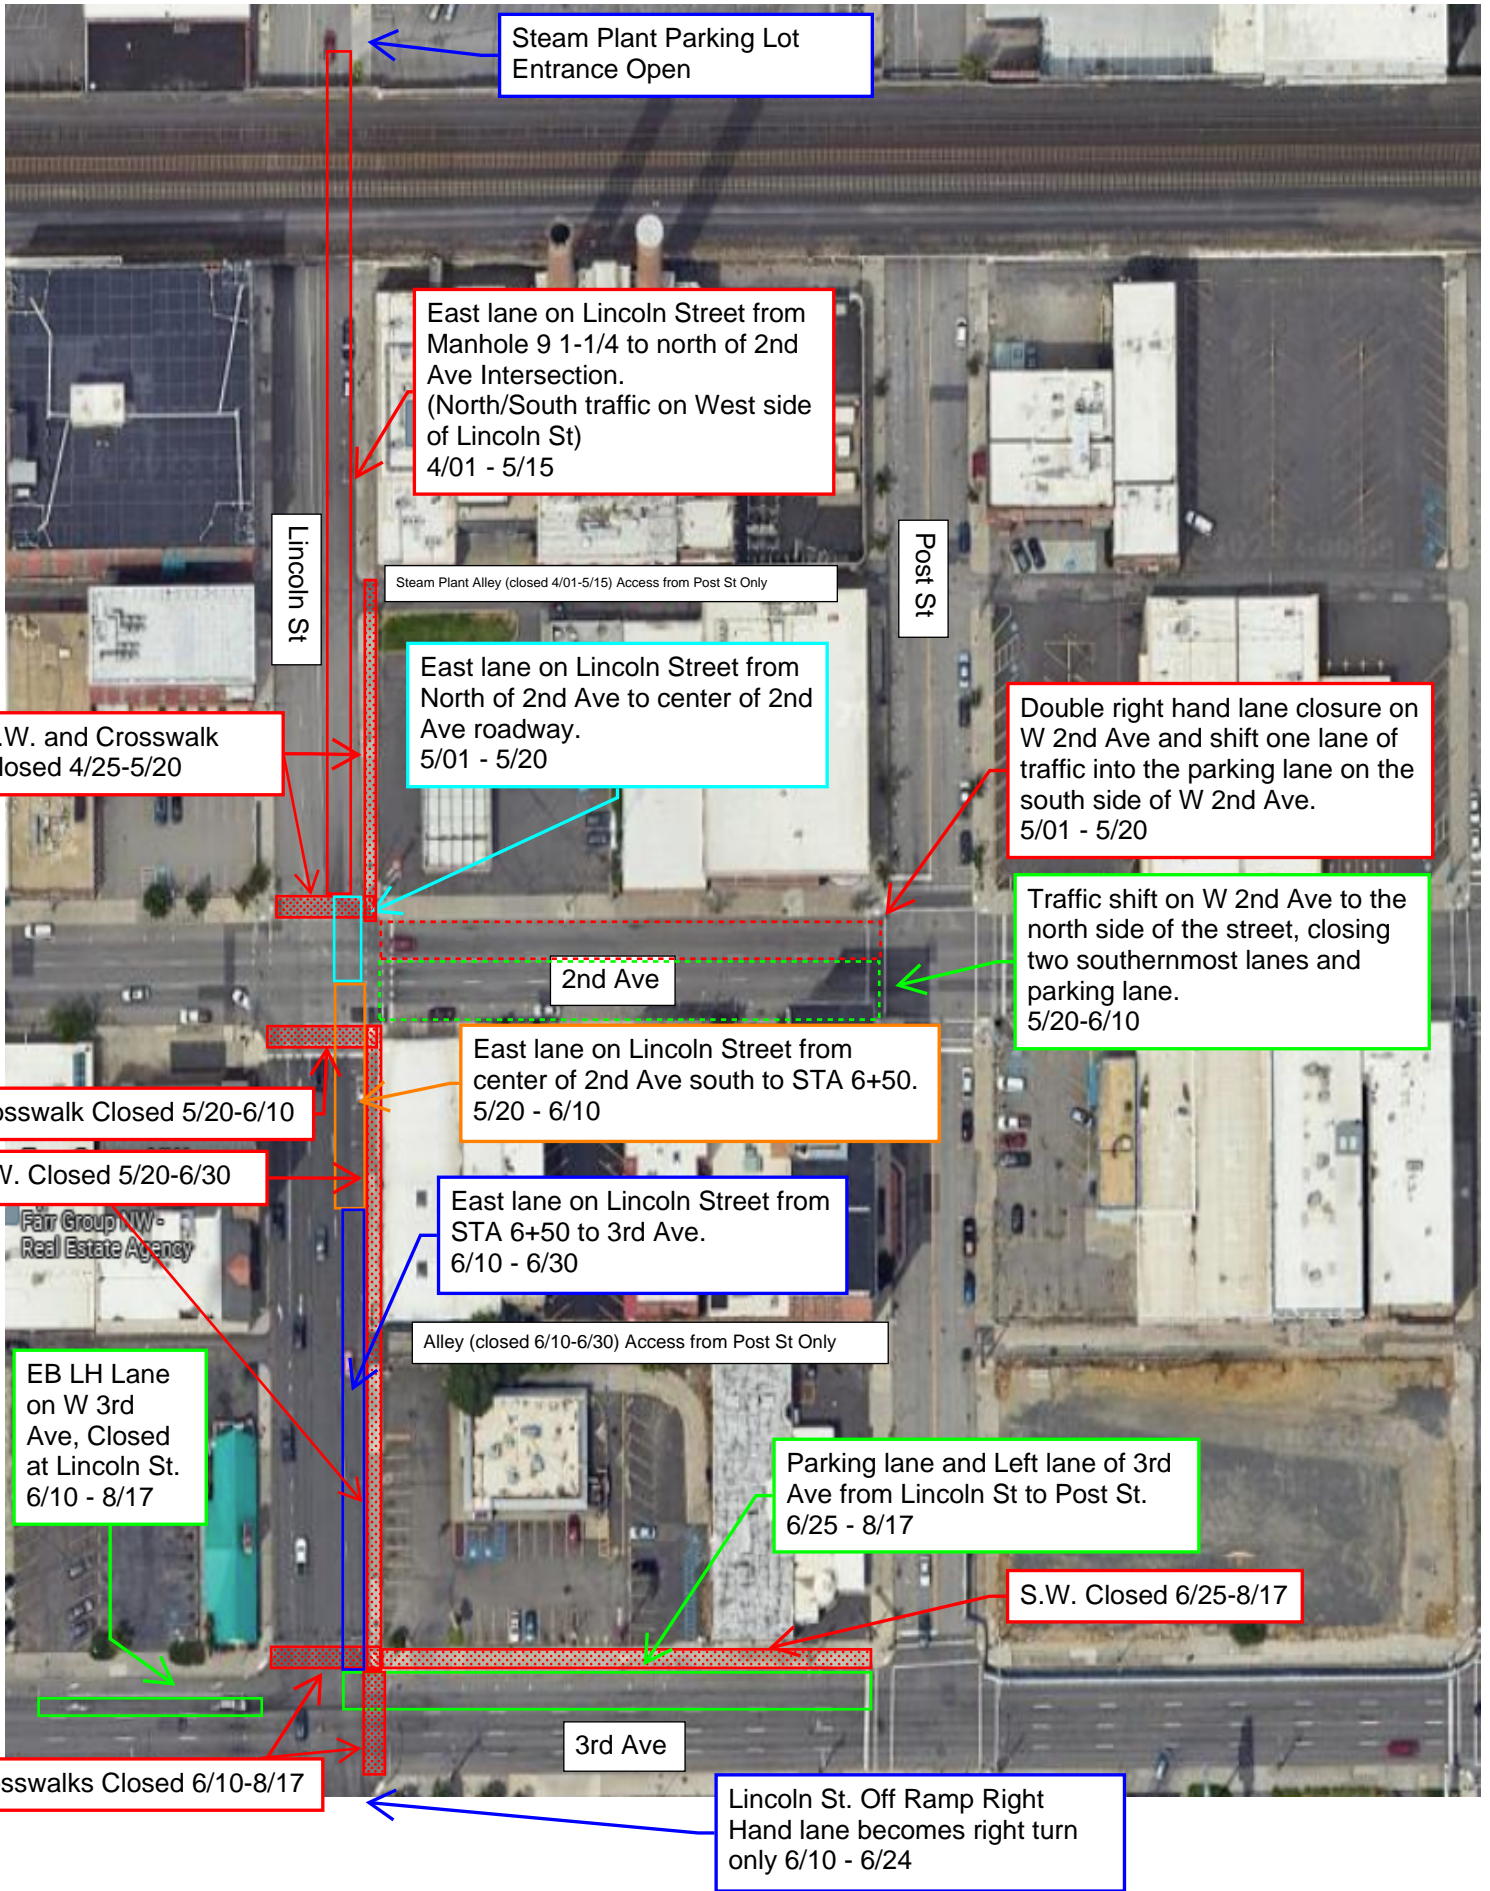

METRO SUBSTATION TRANSMISSION TRAFFIC CONTROL PLAN

METRO SUBSTATION TRAFFIC CONTROL PLAN

Accurate as of 7/1/2024 (subject to change), * = updated